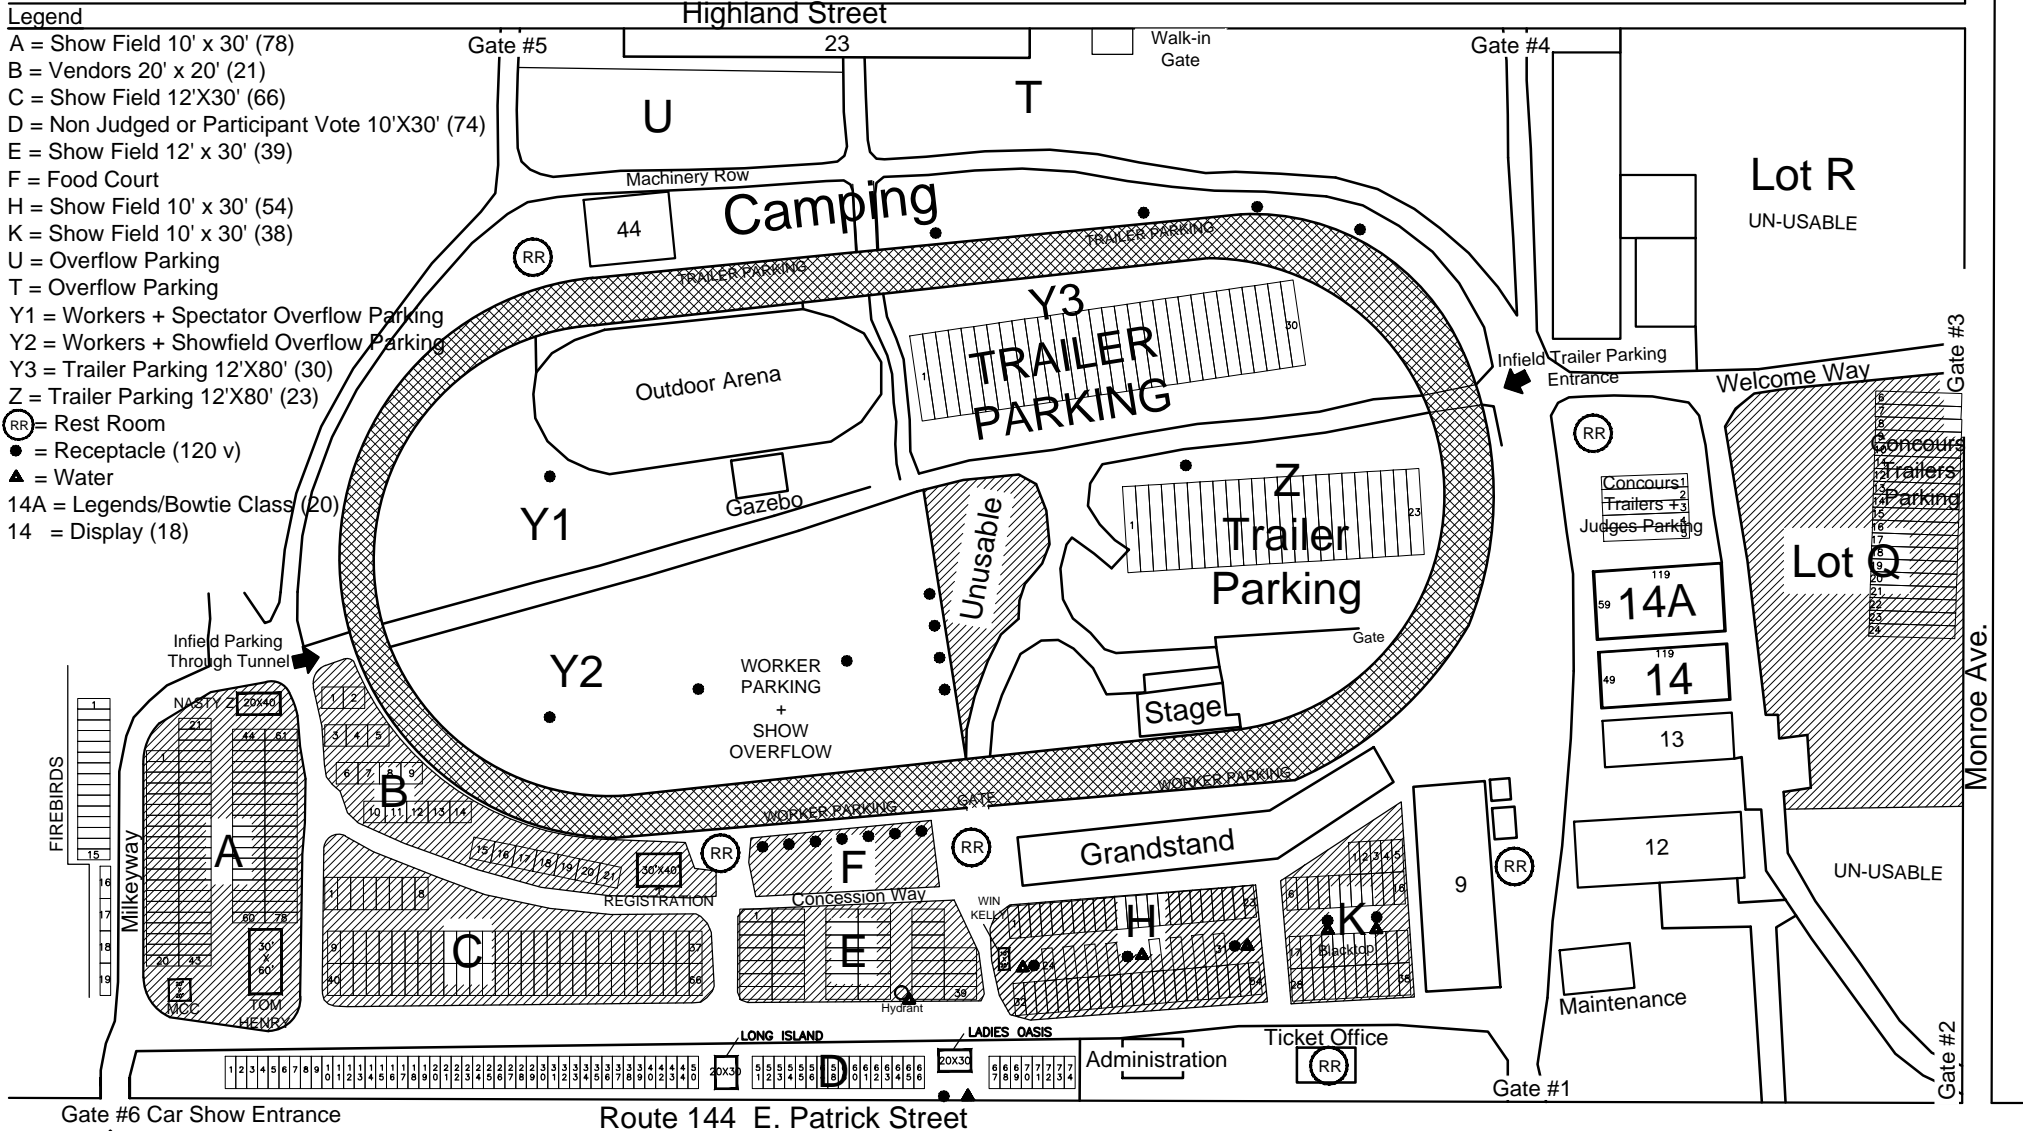

## Legend

- A = Show Field 10' x 30' (78)
- B = Vendors 20' x 20' (21)
- C = Show Field 12'X30' (66)
- D = Non Judged or Participant Vote 10'X30' (74)
- E = Show Field 12' x 30' (39)
- F = Food Court
- H = Show Field 10' x 30' (54)
- K = Show Field 10' x 30' (38)
- U = Overflow Parking
- T = Overflow Parking
- Y1 = Workers + Spectator Overflow Parking
- Y2 = Workers + Showfield Overflow Parking
- Y3 = Trailer Parking 12'X80' (30)
- Z = Trailer Parking 12'X80' (23)
- RR = Rest Room
- = Receptacle (120 v)
- ▲ = Water
- 14A = Legends/Bowtie Class (20)
- 14 = Display (18)

# Frederick Fair Grounds