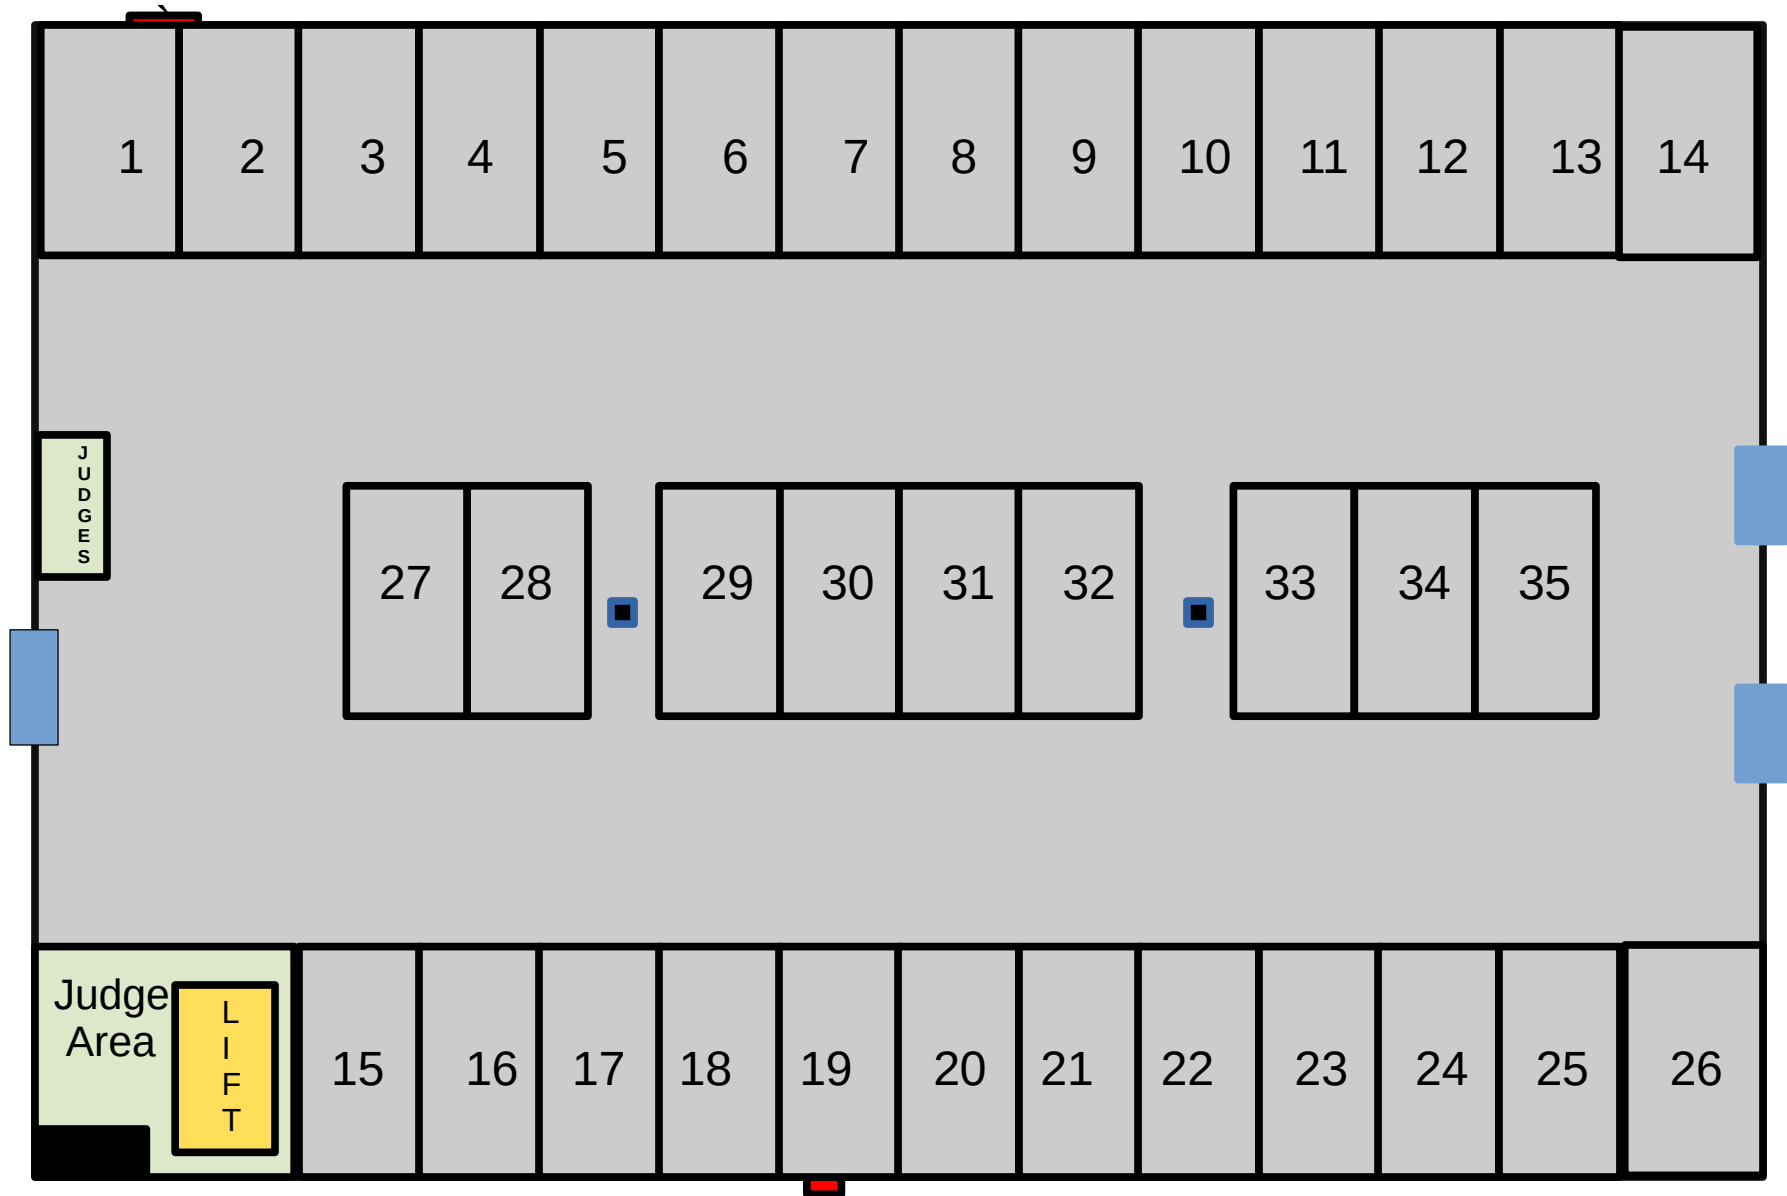

Classic Headquarters Exhibit Hall

End spaces are 12' X 20'. All other spaces are 10.5' X 20'. Each aisle is 20'