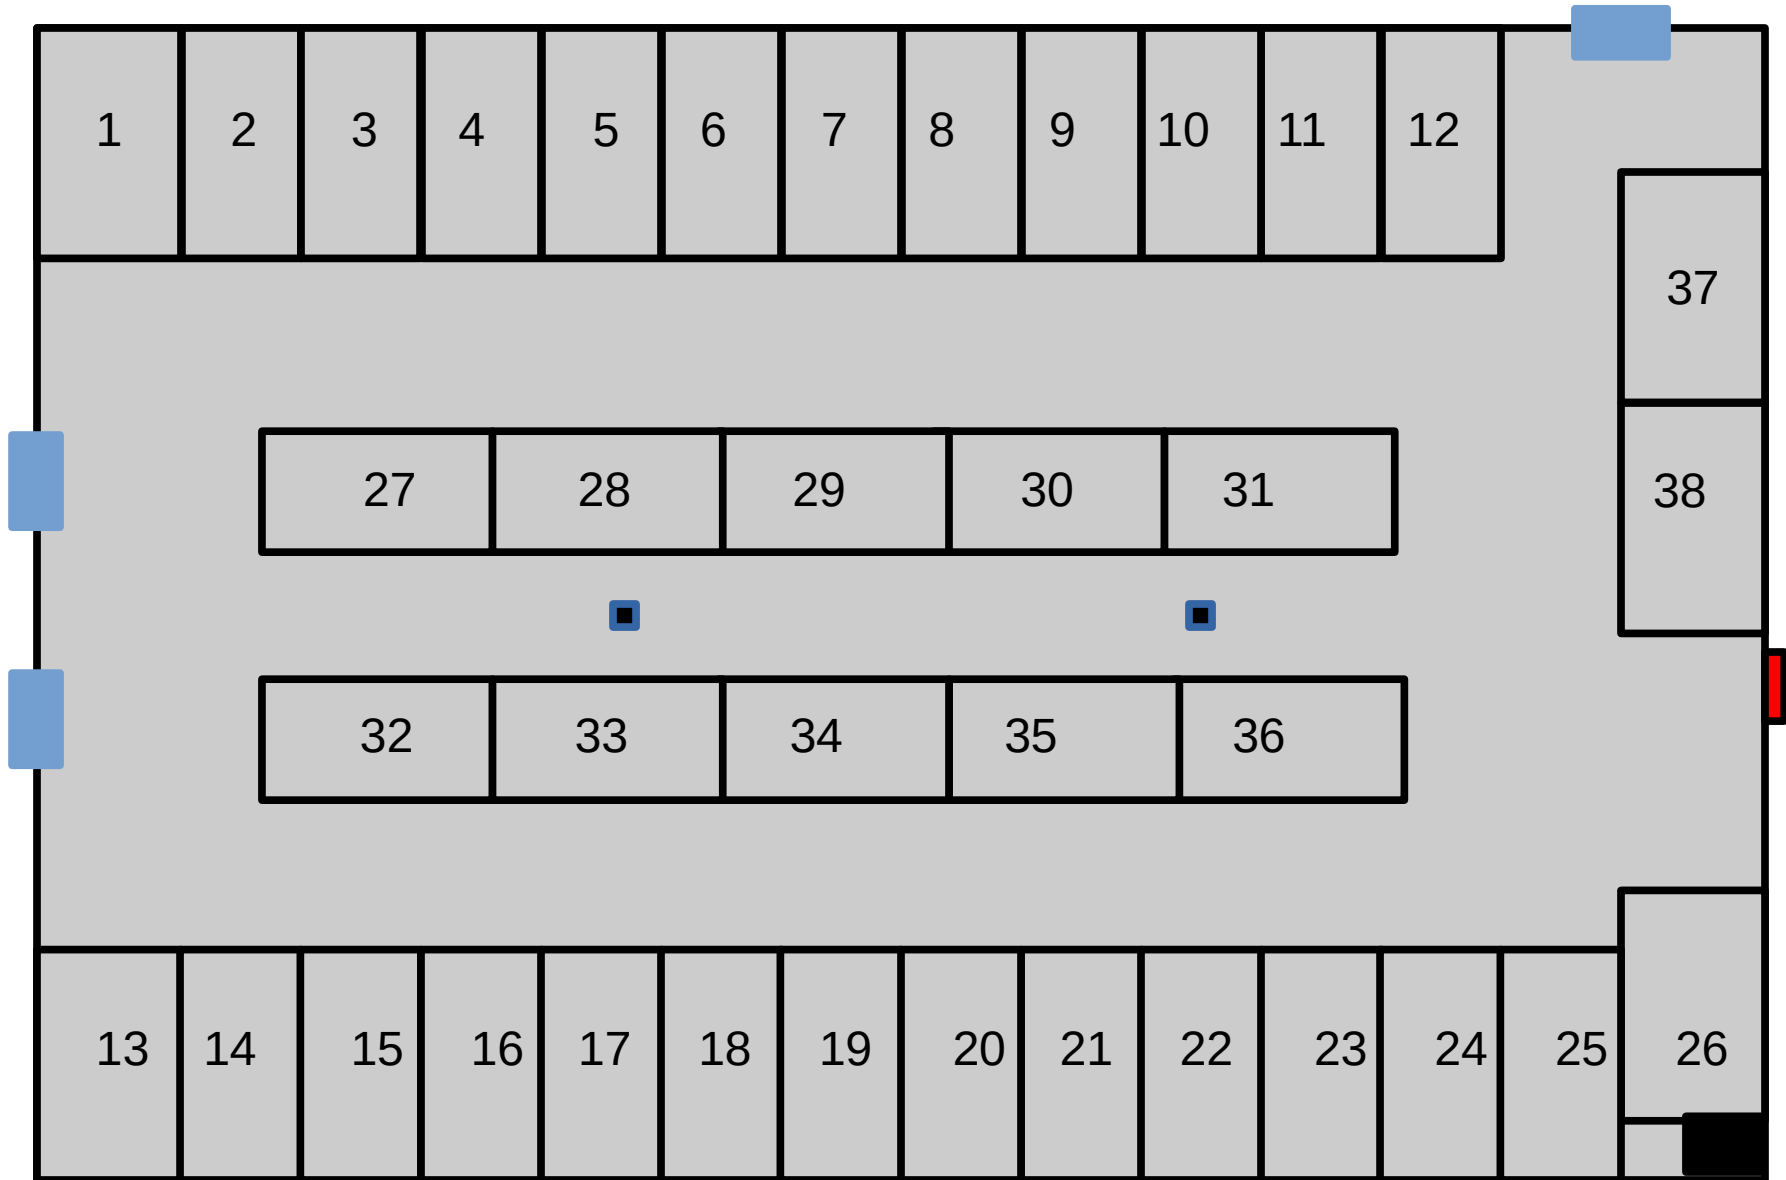

Wheel Craft Exhibit Hall

End spaces are 12' X 20'. All other spaces are 10.5' X 20'.
Each side aisle is 15'. Center aisle around posts is 9'.